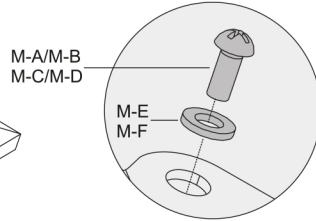

23"-42" Pivoting TV Wall Mount Bracket

VESA
75x75 100x100
200x100 200x200

MOST
13" - 42"
TVs

Rated
30kg/66lbs

INSTALLATION MANUAL

M4x14 (x4)
M-A

M5x14 (x4)
M-B

M6x14 (x4)
M-C

M8x20 (x4)
M-D

D5 (x4)
M-E

D8 (x4)
M-F

D8xH5(x4)
M-G

W-A (x3)

W-B (x3)

W-C (x3)

1.

2.1

2.2

3.1

3.2

4.