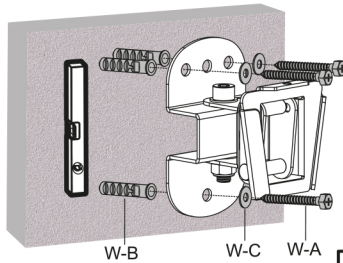

23"-42" Pivoting TV Wall Mount Bracket

VESA
75x75 100x100
200x100 200x200

MOST
13" - 42"
TVs

Rated
30kg/66lbs

INSTALLATION MANUAL

M4x14 (x4)
M-A

M5x14 (x4)
M-B

M6x14 (x4)
M-C

M8x20 (x4)
M-D

D5 (x4)
M-E

D8 (x4)
M-F

D8xH5(x4)
M-G

W-A (x3)

W-B (x3)

W-C (x3)

1.

2.1

2.2

3.1

3.2

4.