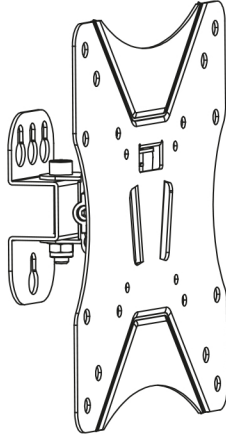

23"-42" Pivoting TV Wall Mount Bracket

VESA
75x75 100x100
200x100 200x200

MOST
13" - 42"
TVs

Rated
30kg/66lbs

INSTALLATION MANUAL

M4x14 (x4)
M-A

M5x14 (x4)
M-B

M6x14 (x4)
M-C

M8x20 (x4)
M-D

D5 (x4)
M-E

D8 (x4)
M-F

D8xH5(x4)
M-G

W-A (x3)

W-B (x3)

W-C (x3)

1.