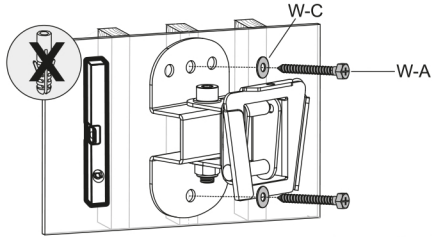

23"-42" Pivoting TV Wall Mount Bracket

VESA
75x75 100x100
200x100 200x200

MOST
13" - 42"
TVs

Rated
30kg/66lbs

INSTALLATION MANUAL

M4x14 (x4)
M-A

M5x14 (x4)
M-B

M6x14 (x4)
M-C

M8x20 (x4)
M-D

D5 (x4)
M-E

D8 (x4)
M-F

D8xH5(x4)
M-G

W-A (x3)

W-B (x3)

W-C (x3)

1.

2.1

2.2

3.1

3.2

4.