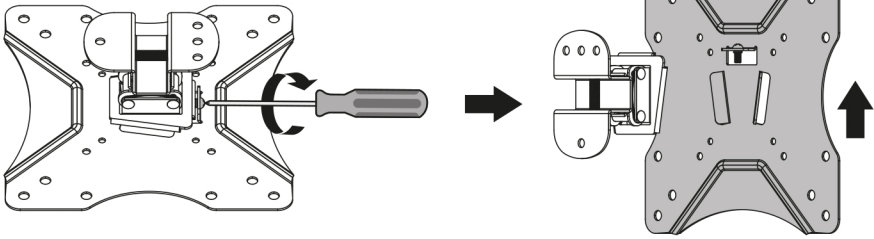

23"-42" Pivoting TV Wall Mount Bracket

VESA
75x75 100x100
200x100 200x200

MOST
13" - 42"
TVs

Rated
30kg/66lbs

INSTALLATION MANUAL

M4x14 (x4)
M-A

M5x14 (x4)
M-B

M6x14 (x4)
M-C

M8x20 (x4)
M-D

D5 (x4)
M-E

D8 (x4)
M-F

D8xH5(x4)
M-G

W-A (x3)

W-B (x3)

W-C (x3)

1.

2.1

2.2

3.1

3.2

4.