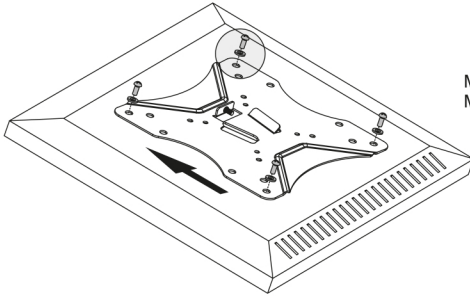

23"-42" Pivoting TV Wall Mount Bracket

VESA
75x75 100x100
200x100 200x200

MOST
13" - 42"
TVs

Rated
30kg/66lbs

INSTALLATION MANUAL

M4x14 (x4)
M-A

M5x14 (x4)
M-B

M6x14 (x4)
M-C

M8x20 (x4)
M-D

D5 (x4)
M-E

D8 (x4)
M-F

D8xH5(x4)
M-G

W-A (x3)

W-B (x3)

W-C (x3)

1.

2.1

2.2

3.1

3.2

4.