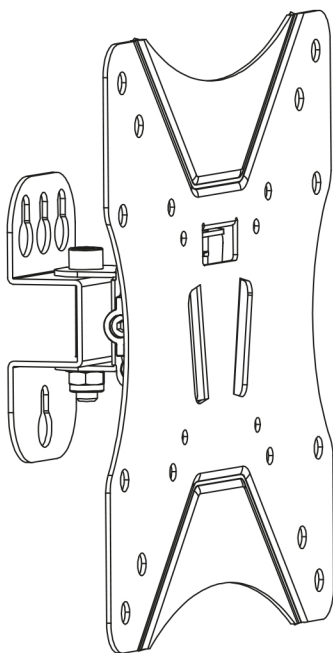

23"-42" Pivoting TV Wall Mount Bracket

VESA
75x75 100x100
200x100 200x200

MOST
13" - 42"
TVs

Rated
30kg/66lbs

INSTALLATION MANUAL

M4x14 (x4)
M-A

M5x14 (x4)
M-B

M6x14 (x4)
M-C

M8x20 (x4)
M-D

D5 (x4)
M-E

D8 (x4)
M-F

D8xH5(x4)
M-G

W-A (x3)

W-B (x3)

W-C (x3)

1.