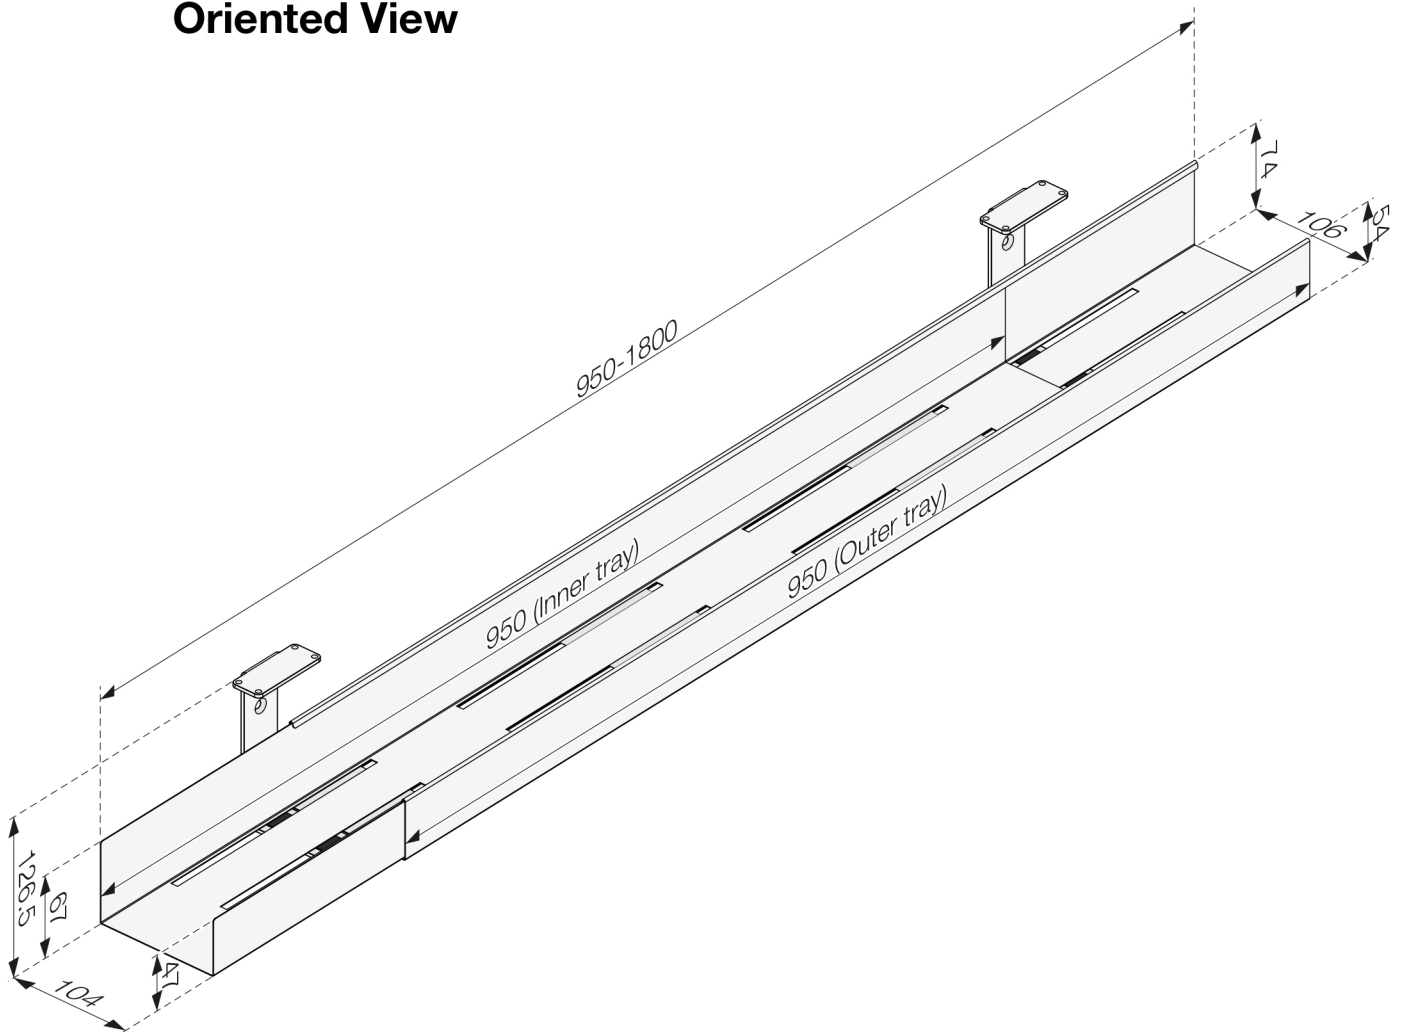

- ERGO-KE1800S
- ERGO-KE1800W
- ERGO-KE1800BK

Cable Tray Expand - adjustable 950-1800 mm

2 slideable trays where the larger is fitted into the smaller tray. Adjustable in length

Oriented View

Oriented View - Tray Hooks