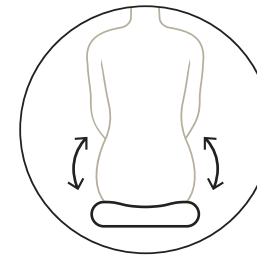

The set is available in two sizes:

Compact Ø36 cm

- for narrow stools or benches

Comfort Ø40 cm

- More comfort through wider seat, more for chairs or office chairs

THE SET CONSISTS OF:

PIL

Cover made of VLUV fabrics

PED

Air-filled PVC inner cushion

OVERVIEW OF THE KEY FEATURES

UPRIGHT

Upright; ergonomical seating

BALANCE

Spinal flexibility by permanent micro-movements

HANDLE