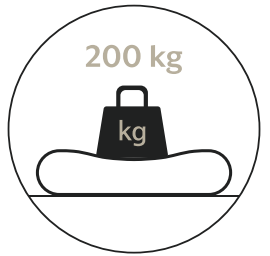

ROBUST

Durable and safe

Instruction
DE/GB/FR/
ES/IT/NL

Double-action
hand pump

exercise & practice
poster