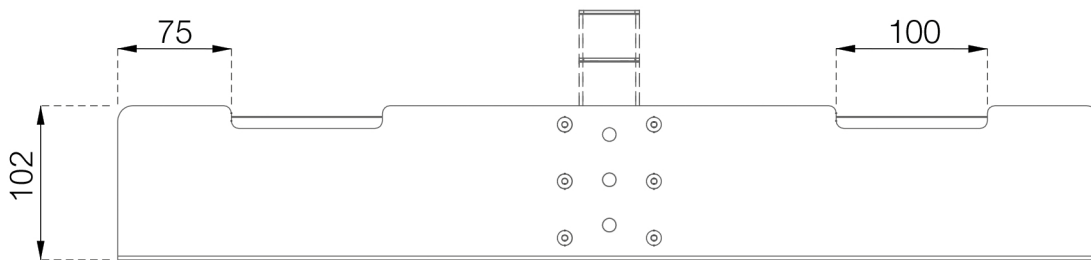

- ERGO-KM002**
  - ERGO-KM002W**
  - ERGO-KM002B**
- LiftPipe - 1050 mm**

**Top view**

**Rear view**

**Side view**