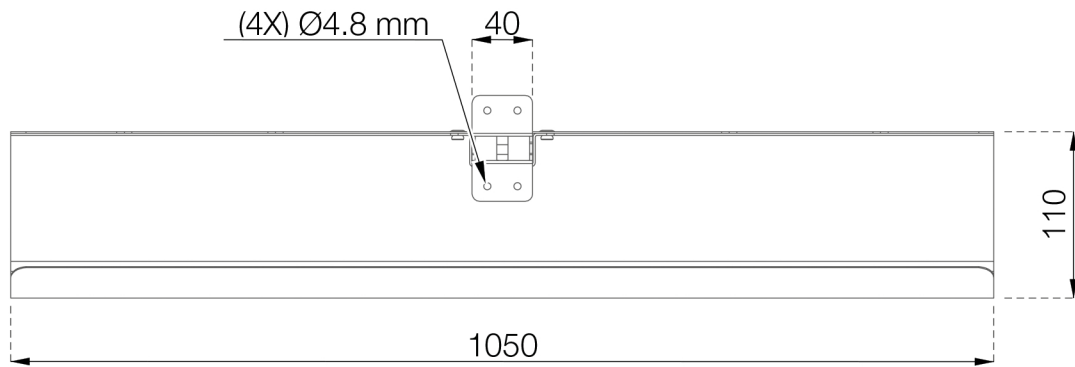

- ERGO-KM002**
  - ERGO-KM002W**
  - ERGO-KM002B**
- LiftPipe - 1050 mm**

**Top view**

**Rear view**

**Side view**